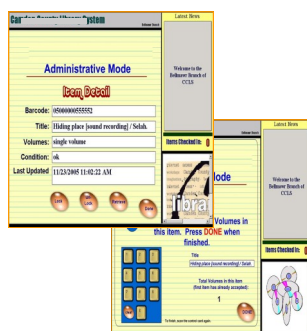

... is fully self-contained and needs no additional equipment. CPU, electronics, sensors, etc. are all contained inside.

... includes a hardened touch-screen monitor, high-speed printer and scanner. Or you can supply your own and save even more money!

... assures fully secured loading / unloading of media in seconds per disk!

... supports all CDs, DVDs, BluRay, Games, PS2 and more!

... uses an easy-to-read animation-driven user interface.

... is multi-lingual in both voice and on-screen text.

... comes in various optional finishes/materials to fit your décor.

... supports RFID, EM Desensitization, Media Case Unlockers (LAT-Release™) and more.

... can be expanded in a variety of ways using daisy-chain, LAT-AllAccessPass™ or numerous other available expansion options to increase total capacity at any time.

... features easy but fully-secured staff access to all internal mechanisms.

... is conveniently administered remotely via included LAT-Central™ Enterprise software with built-in reporting and control capabilities.

... can also serve as a built-in self-check for all of your other non-media items.

allCirc-CUBE™ is a self-check/media dispensing system on “steroids”. It dispenses or loads any disk in less than 6 seconds and boasts high capacity with dynamic storage to store even more. allCIRC-CUBE™ is expandable, easily accessible, multi-volume-capable and much, much more.