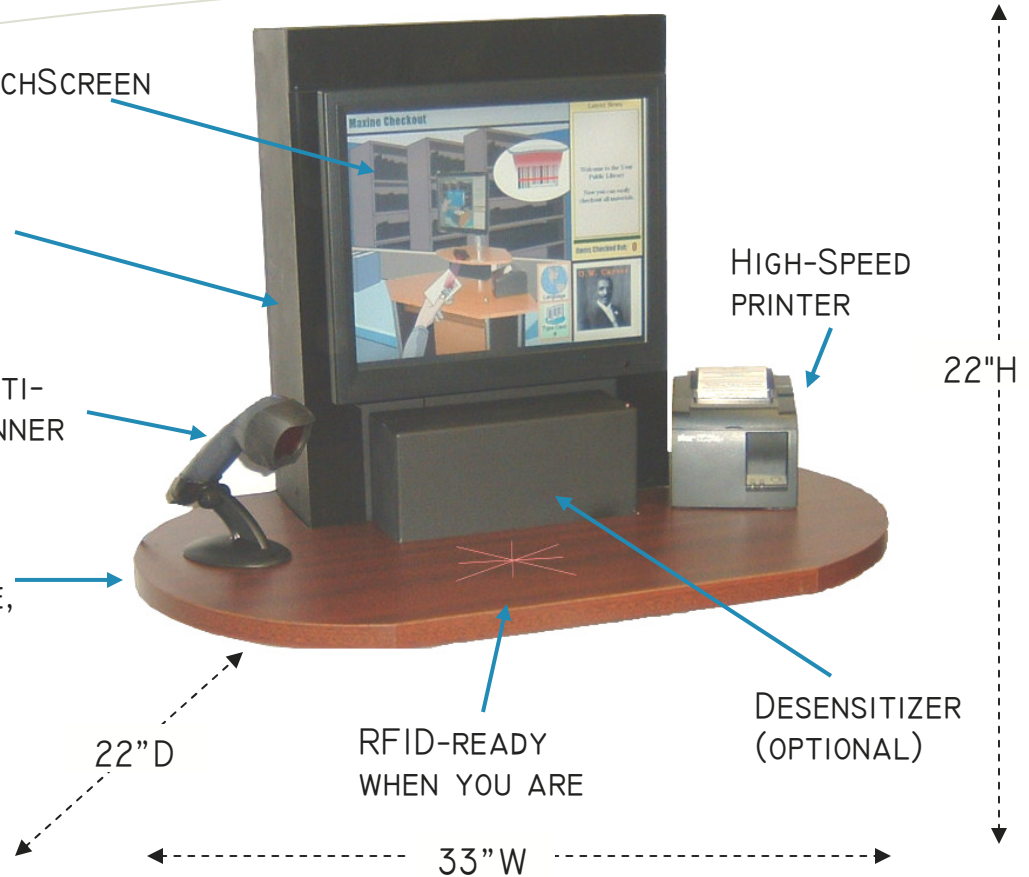

▶ PORTABLE, COMPACT SYSTEM WITH A HUGE PUNCH - NO LIMITS ON FUNCTIONALITY OR OPTIONS !

▶ AFFORDABLE, YET FLEXIBLE. PICK AND CHOOSE BETWEEN MAXINE™ OR MAX™ FLASHSCAN MODELS BASED ON YOUR REQUIREMENTS

▶ SEAMLESS PATRON ACCEPTANCE. ANIMATION DRIVEN, VOICE PROMPTS, MULTIPLE LANGUAGES... MADE FLASHSCAN THE SYSTEM OF CHOICE

Library Automation Technologies Inc., (LAT)
 2 East Atlantic Avenue
 Somerdale, NJ 08083
 856-566-4121
www.LATcorp.com

FlashScan *MAXine*

ADDRESSING SPACE NEEDS OF LIBRARIES WHILE PROVIDING STATE-OF-THE-ART TECHNOLOGY FOR TODAY AND THE FUTURE.

**Giving
you
 choices**

Features

Completely self-contained, desktop portable, fully loaded patron self-checkout system, which includes:

- Fully embedded computer inside the cabinet (no ugly wires)
- Full support of all Front-Gate security systems (none, EM, RFID) ;
- Certified SIP compliant with all ILS vendors;
- Wireless network connectivity;
- Removable, multi-directional, optimized scanner engine;
- LAT-Central™ - Enterprise Management Software, INCLUDED;
- Numerous options, upgrades, configurations.